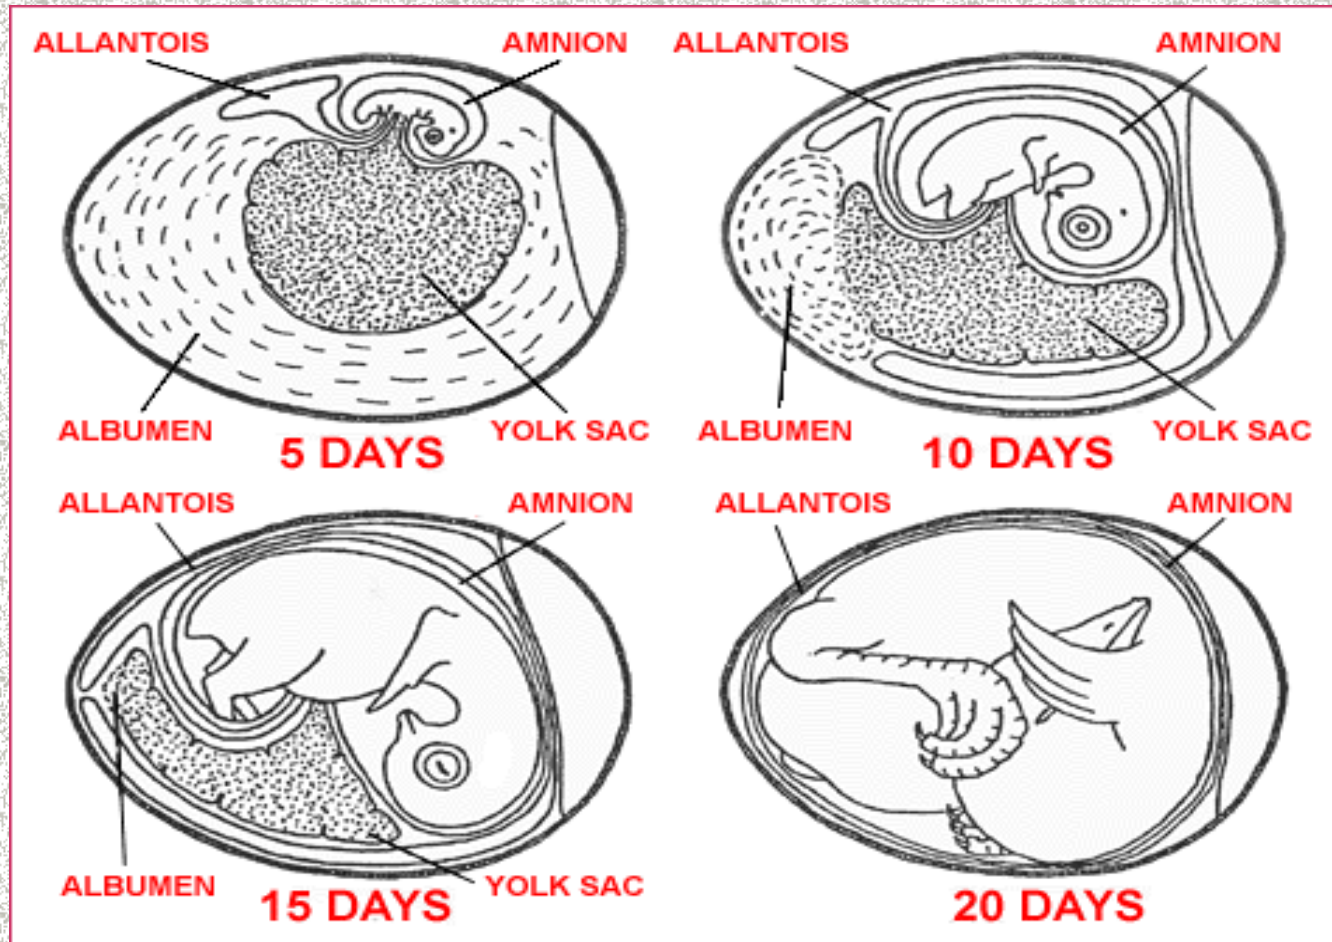

Hatching Chicks

09/20/08

Things to Learn

How to use an incubator

Read a thermometer

The development of an egg

New Life

Care of your baby chick

The Egg

EGG WHITE:

Inner layer of thin albumin

Outer layer of thin albumin

Fibrous layer

Chick Inside the Egg

21 Day Chick Lifecycle

Still Growing

9

10

11

12

13

14

15

16

We're Almost There...

17

18

19

20

Day 21
Happy Birthday

The Miracle of Birth

Miracle in Slow Motion